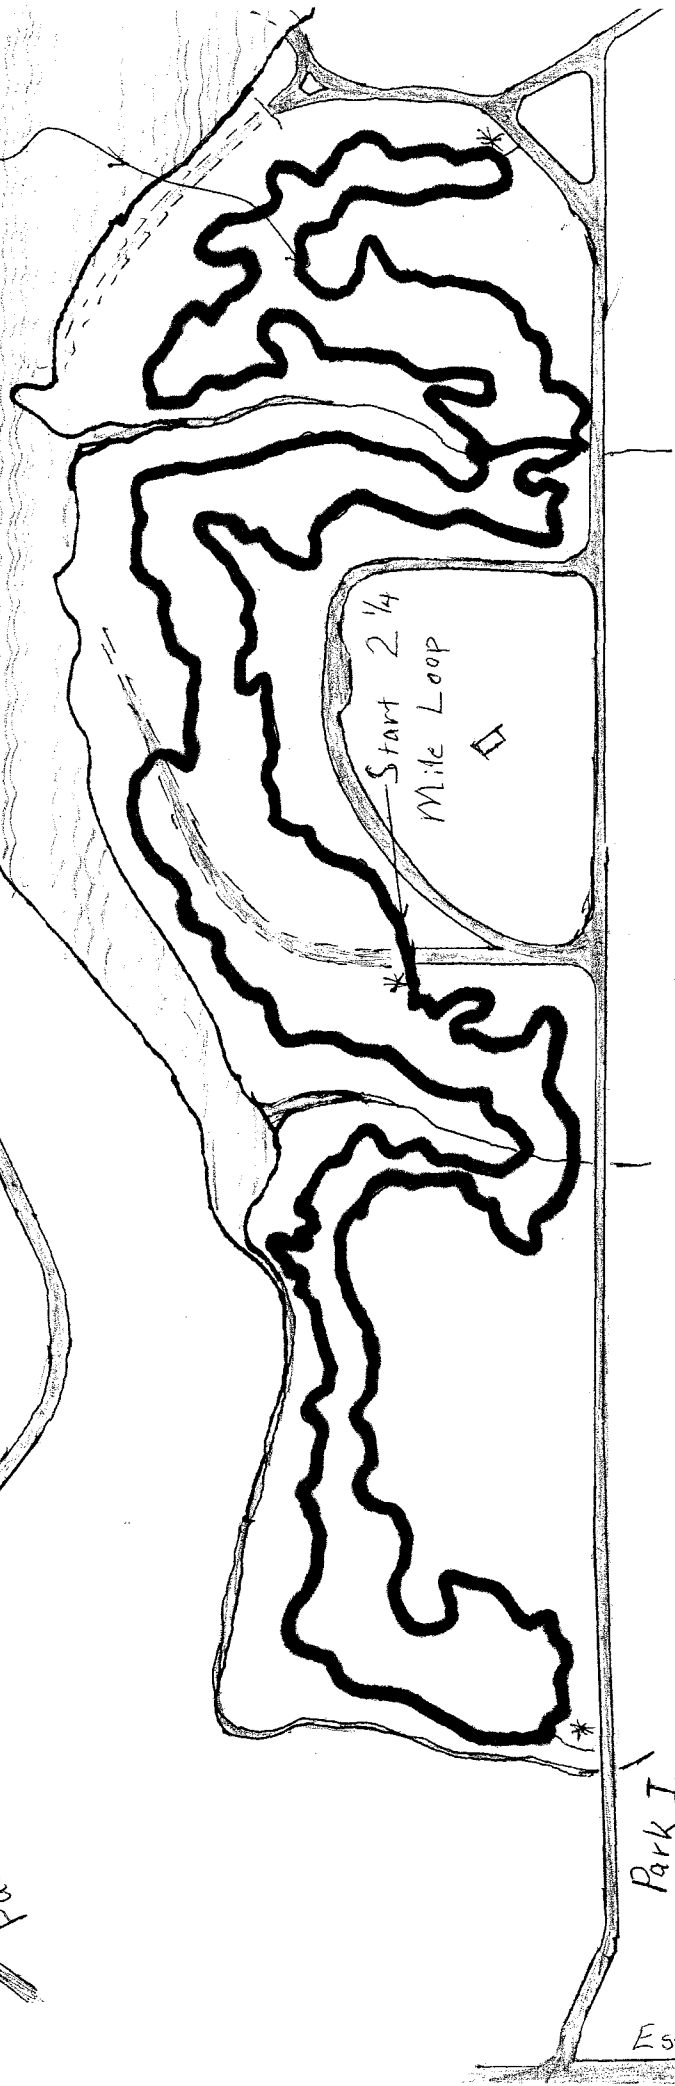

Lake Waco

Woodway Park
Hike & Bike Trails
2 1/4 mile loop

* Entrances

Park I

Estates Dr

Park II

Start 2 1/4
Mile Loop